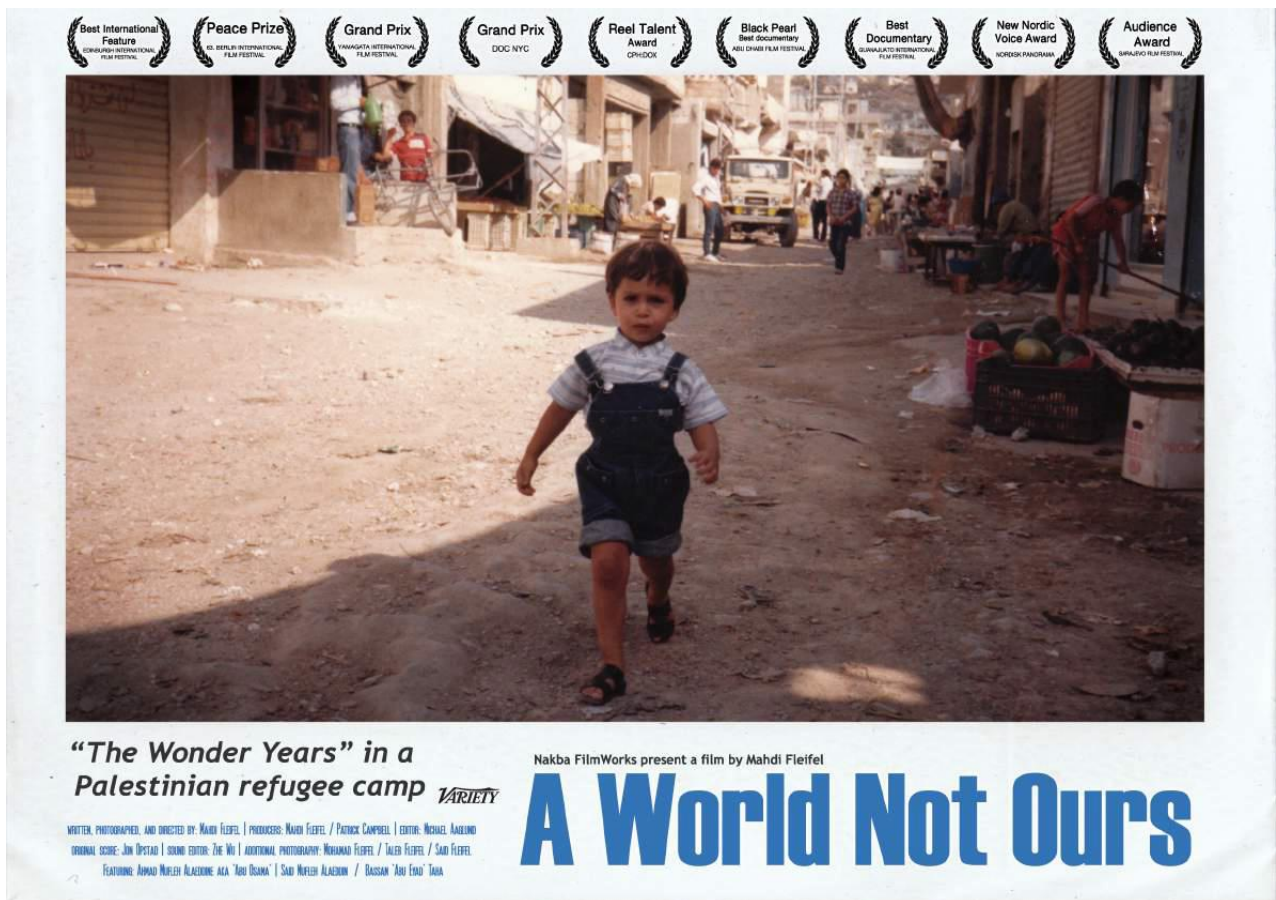

A World Not Ours

By Mahdi Fleifel

30.03.2022 @19:00 @ The Danish Institute at Athens

A World Not Ours | 93 min. | 2012

A World Not Ours is an intimate, humorous, portrait of three generations of exile in the refugee camp of Ein el-Helweh, in southern Lebanon. Based on a wealth of personal recordings, family archives, and historical footage, the film is a sensitive, and illuminating study of belonging, friendship, and family.

Filmed over more than 20 years by multiple generations of the same family, *A World Not Ours* is more than just a family portrait; it is an attempt to record what is being forgotten, and mark what should not be erased from collective memory.